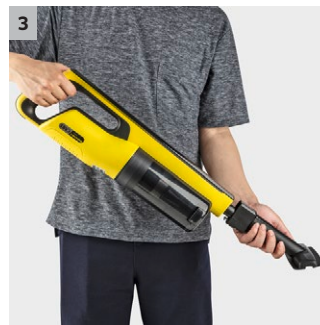

VC 4s Cordless Plus *EU

Cordless flexibility, versatile in use and with a run time of up to one hour: Our VC 4s Cordless Plus 2-in-1 vacuum cleaner impresses with its excellent cleaning performance throughout the home.

1 Easy and convenient handling

- Slimline design and ideal weight distribution for effortless cleaning.
- Switch and double-handle design for best possible ergonomics - whether as a handheld or a floor vacuum cleaner.

2 Outstanding suction power

- With brushless high-speed motor and large motorised floor nozzle.
- Multi-cyclone cleaning system with HEPA 12 filter for constant suction power.

3 Incredibly versatile

- 2-in-1 device for diverse cleaning jobs on all kinds of floors and furniture, as well as in cars.
- Comprehensive range of standard and special accessories for all cleaning needs around the home.