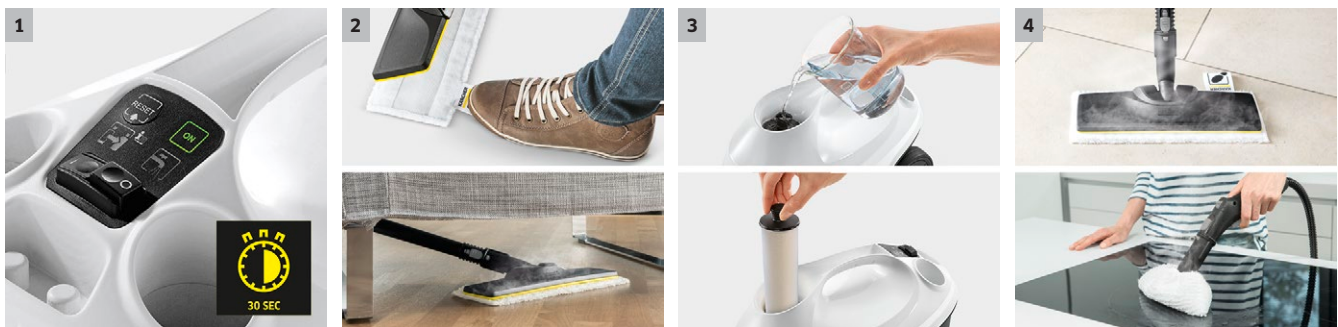

SC 3 EasyFix Premium

30 seconds of heat-up time allow for uninterrupted cleaning: The SC 3 EasyFix Premium steam cleaner with carpet glider, permanently refillable water tank, descaling cartridge, EasyFix floor nozzle and accessories.

1 Short heat-up time

- With a heat-up time of only 30 seconds, the device is ready to use in no time.

2 Floor cleaning set EasyFix with flexible joint on the floor nozzle and convenient hook-and-loop fixing for the floor cleaning cloth

- Optimal cleaning results on all types of hard floors around the home thanks to efficient lamella technology.
- Contactless cloth changing without contact with dirt, and convenient attachment of the floor cleaning cloth thanks to the hook-and-loop system.

MISSING PICTURE: M:\print\SC_2_5_EasyFix_underride_white_app_3_CI15_86038.tif

SC 3 EasyFix Premium

- Continuously fillable tank for uninterrupted use
- Ready to use in 30 seconds; no additional descaling thanks to descaling technology
- With the floor cleaning set EasyFix, carpet glider and premium accessory equipment